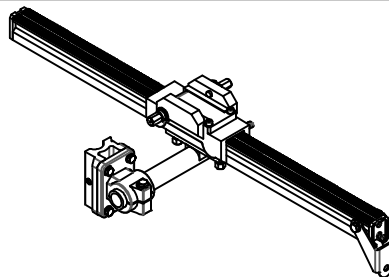

Universal

792800B20H

360° Column