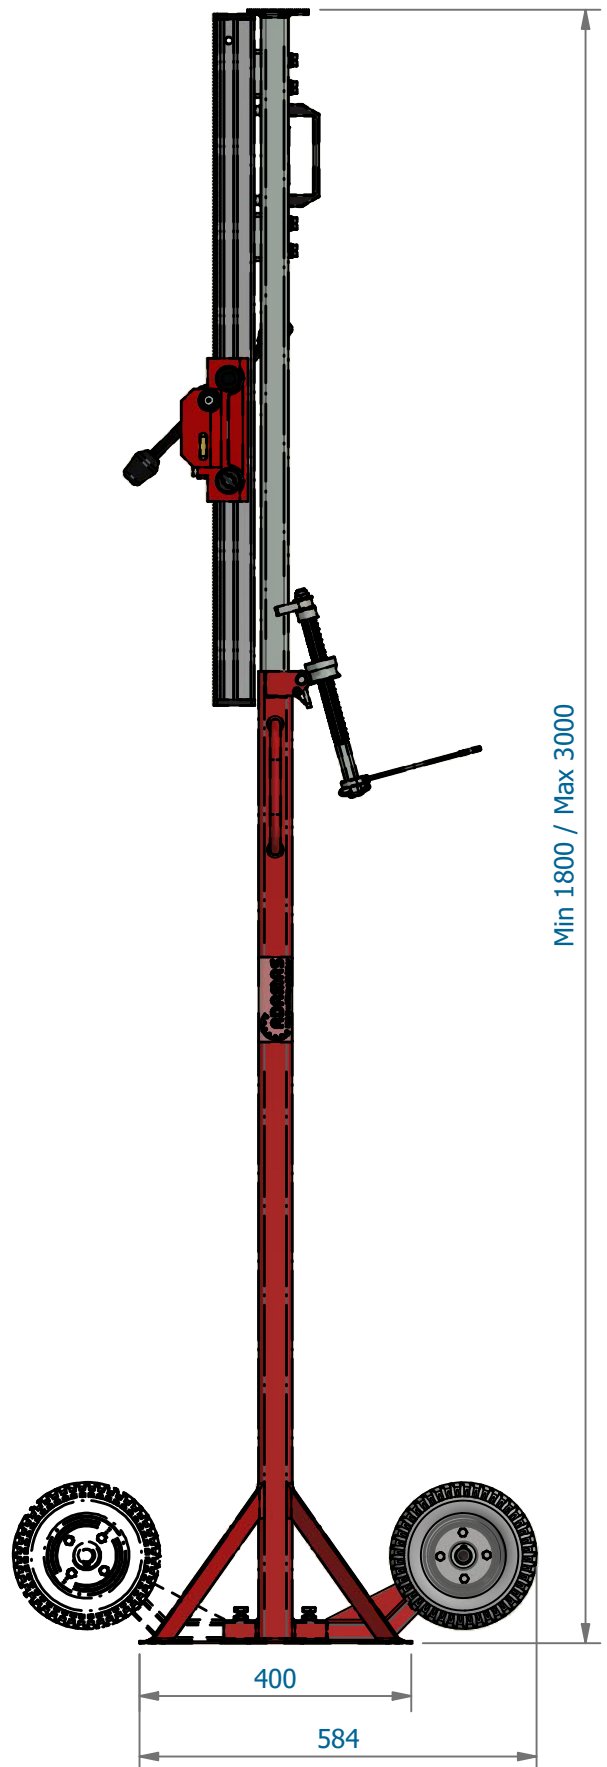

Drill Rig B20-P

Date : 8-3-2019

Created : B. van Leeuwen

Revision: A

792800B20

Page 2 of 4

ITEM	QTY	PART NUMBER	DESCRIPTION	REVISION DATE
1	1	7B116	Base B20-P	
2	2	FB1016	Hex Bolt	
3	2	F41125	Covering Cap	
4	1	7B121	Wheelbase	
5	6	FR020	Spring Retaining Ring	
6	4	FS20	Washer	
7	2	F0044	Wheel	
8	2	F41212BZW	Cover Cap	
9	2	Y2040	Adamas Sticker Transparant (50x125 mm)	
10	1	F6V32	Locking Pin	
11	1	G1009R	Combination Ratchet Spanner SW17	
12	1	7928100	Strut Spindle	
13	1	7928080	Cranck	
14	1	7928074	Bushing	
15	1	7928073	Locking Clamp	
16	2	FS14M	Washer (Brass)	
17	1	FM12B	Locking Nut M12	
18	1	FM06B	Hex Nut	
19	2	FS06	Washer	
20	1	7928076	Spring	
21	1	7928075	Shaft	
22	2	FR014	Spring Retaining Ring	
23	1	FBC875	Cylinder Head Cap Screw	
24	1	7928083	Strut Pole	
25	4	FB1070	Hex-Head Bolt	
26	4	FV10	Spring Washer	
27	8	FS10	Washer	
28	2	792808	Distance Plate	
29	2	8S023	Clamp	
30	1	F40420	Bridge Handle	
33	1	7928086	Rubber Strut Plate	
34	2	FBC050	Cylinder Head Cap Screw	
35	2	FS08	Washer	
36	4	FF3630	Countersunk Flat Head Self-tapping Screw	
37	1	7980035S	Endplate Column (Stamp)	
38	1	7980032	Column	
39	1	7980035	Endplate Column	
40	1	7980201	Grip (Assembly)	
41	1	7980054	Clamping Bolt	
42	1	FG1218	Helicoil	
43	1	7980084A	Carriage Ceiling	
44	2	FBC012	Cylinder Head Cap Screw	
45	1	A5026	Spirit Level (Rectangle)	
46	4	792301	Slide Block	
47	1	7980009	Adjusting Nut (Assembly)	
49	1	F1066	Spirit Level (Round)	
50	2	ET019A	Bearing	
51	1	7980038	Spindle	
52	1	7980023	Sliderblock Holder	
53	2	FS20P3	Shimring	
54	1	NMH0201	Manual - Adamas - Instructions for use - B20-P	
55	1	Y2043	Serial Plate	28-10-2020
56	1	Y2043A	Serial Protection	28-10-2020
57	2	FI0610ST	Hexagon Socket Set Screw Soft Tip	28-10-2020

ACCESSORIES

Quick Release

Heavy Duty

792610

Motorbracket

7B86

Heavy Duty Motorbracket

7928106

Water Collector Ring Ø170mm

7928092

Water Collector Ring Ø170mm

2PL09

Center Laser 150mm

2PL11

Center Laser 174mm

Universal

792800B20H

360° Column

7928101

Platform